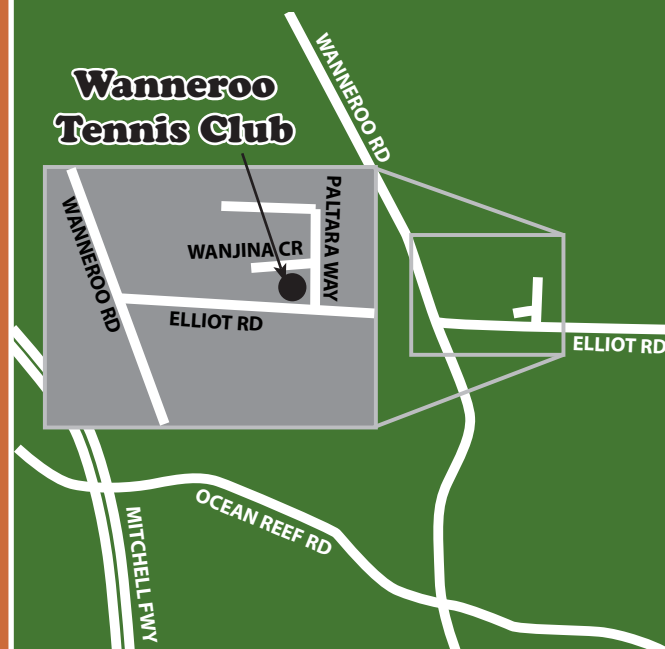

How to find us

Wanneroo Tennis Club

- **Free Racquet Hire**
- **Free Group Lesson With our Tennis Coach on Joining**
- **First Visit Free on Presentation of this Leaflet**

Clubrooms:

Elliot Road
Wanneroo WA 6065

Phone: (08) 9306 1699 (during social play hours)
or 0403 818 465

Postal Address:

PO Box 430
Wanneroo WA 6946